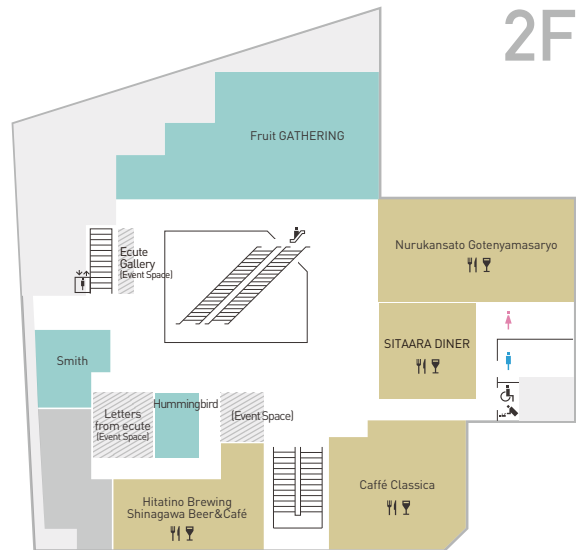

**Multilingual telephone interpretation**  
All shops support call-in interpretation services for English, Chinese and Korean.

- Escalator
- Elevator
- Restroom
- Accessible Facility
- Baby Bed
- Smoking Area
- Restaurant
- Alcohol Served
- Dining Area
- Coin Lockers
- AED
- Pay Phone
- Mailbox
- View ALTE (ATM)
- Shinkansen Line

# FLOOR GUIDE **ecute Shinagawa**

## Multilingual telephone interpretation

All shops support call-in interpretation services for English, Chinese and Korean.

Escalator

Elevator

Restroom

Accessible Facility

Baby Bed

Restaurant

Alcohol Served